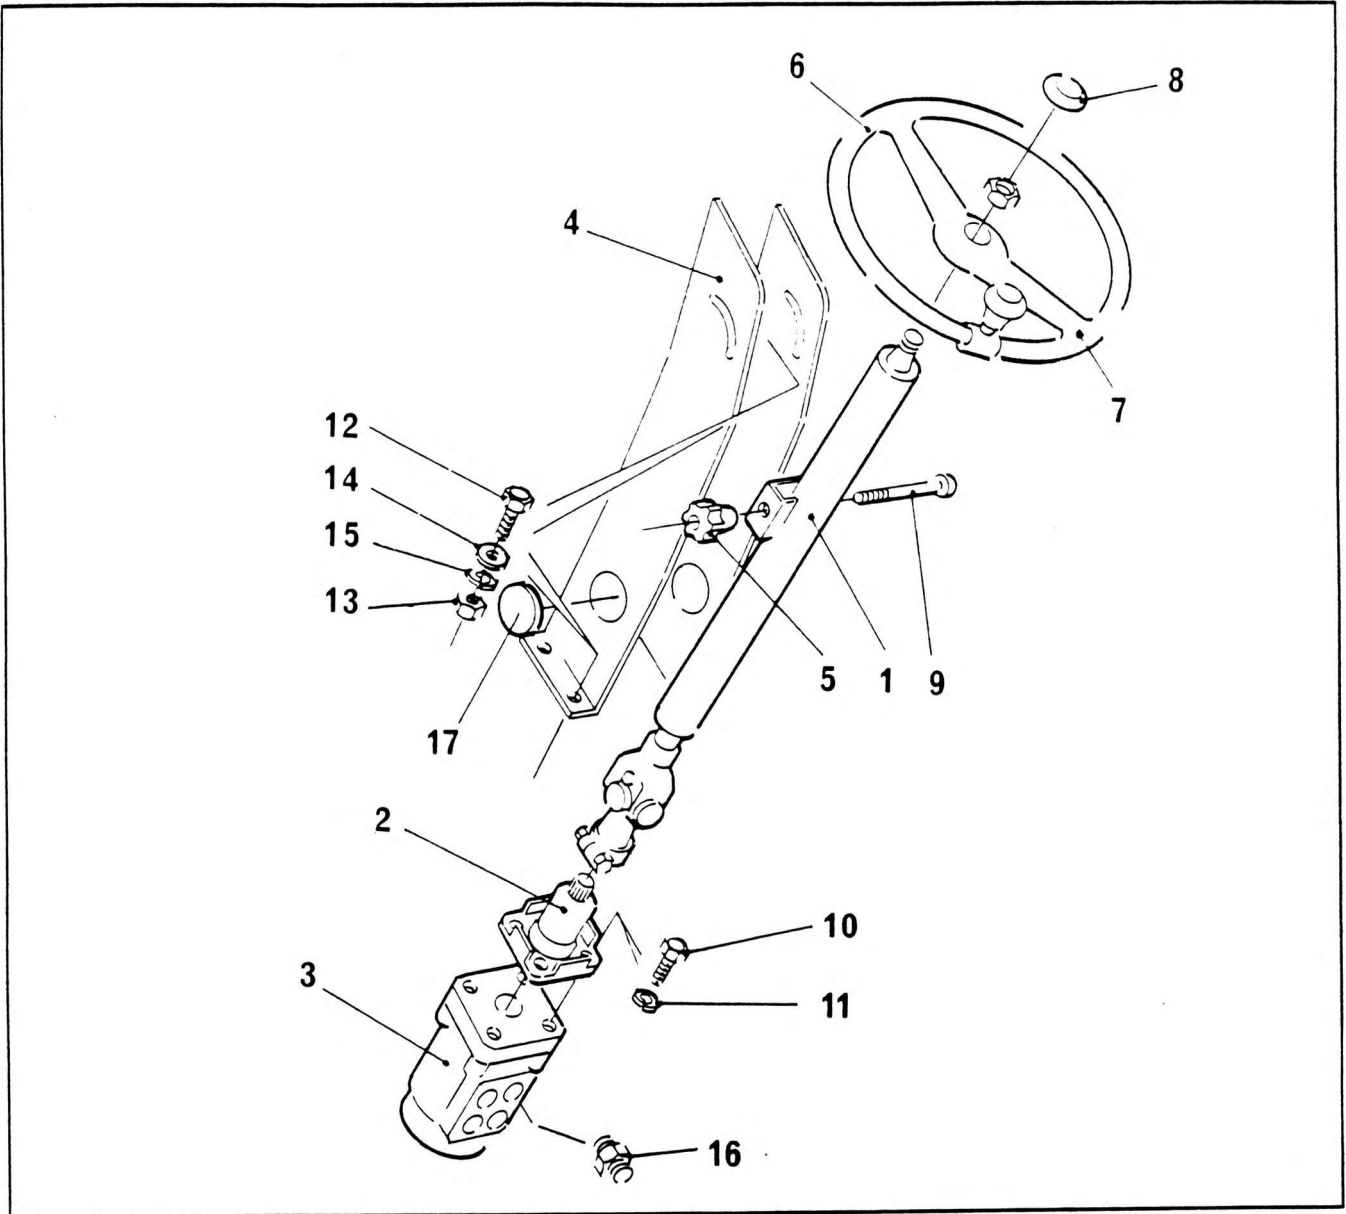

STEERING ASSEMBLY - TURNTABLE CAB

NO.	PART NO.	QTY.	DESCRIPTION	NO.	PART NO.	QTY.	DESCRIPTION
1 +	7-326-990031	1	Steering Column Adjustable	14	7-951-150014	6	Washer M6
2	7-326-990025	1	Steering Column	15	7-951-150210	6	Spring Washer Dia.6m
3 +	7-926-001867	1	Steering Valve	16	7-447-060801	4	Adaptor
4	6-869-990533	1	Steering Column Support	17	7-709-990023	1	Cover Plate
5	7-970-990107	1	Handwheel	+ See further breakdown in this group			
6	7-970-990105	1	Steering Wheel				
7	7-511-990046	1	Turning Handle				
8	7-258-990102	1	Cap Steering Wheel				
9	6-099-990101	1	Carriage Bolt M10 x 75				
10	7-112-161250	4	Bolt				
11	7-950-160050	4	Washer Spring				
12	7-126-151253	6	Screw M6 x 25 Long				
13	7-661-150003	6	Nut M6				